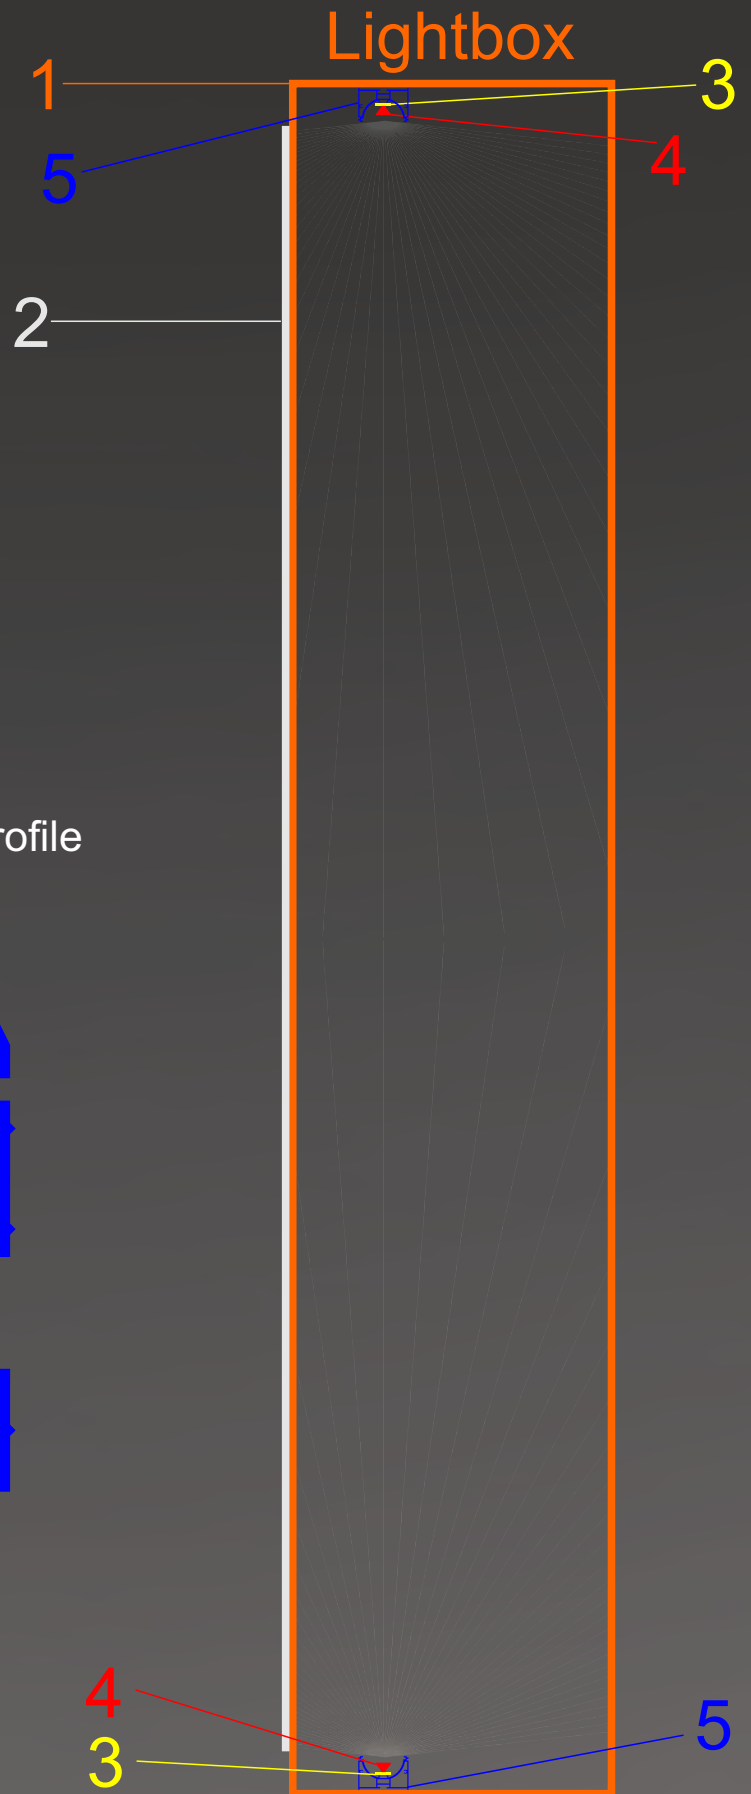

LED Billboard

Custom Design LED Billboard

- 1 - Lightbox
- 2 - Poster
- 3 - LED Billboard
- 4 - Custom Design Lens
- 5 - Custom Design Aluminum Profile

- 1 - Frontlight
- 2 - Poster
- 3 - LED Billboard
- 4 - Custom Design Lens
- 5 - Custom Design Aluminum Profile

Frontlight

LightBox

Totem