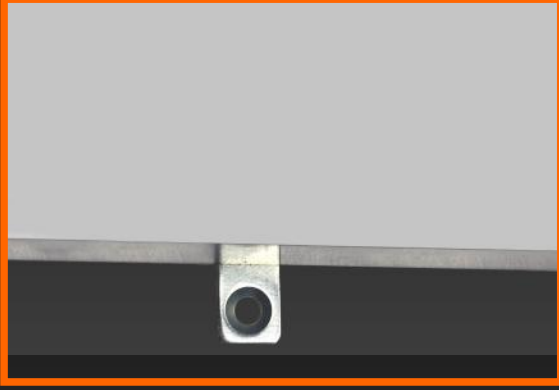

- |                       |       |
|-----------------------|-------|
| 1 - Diffuser          | /6mm  |
| 2 - Aluminium Profile | /13mm |
| 3 - LED PCB           | /9mm  |
| 4 - Acrylic           | /8mm  |
| 5 - Reflector         | /1mm  |

Perspective Appearance

Frontside Appearance

Backside Appearance