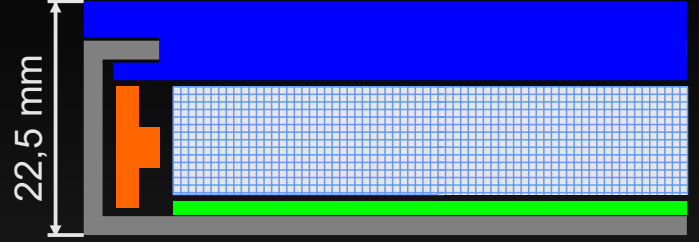

- |                       |       |
|-----------------------|-------|
| 1 - Diffuser          | /6mm  |
| 2 - Aluminium Profile | /13mm |
| 3 - LED PCB           | /9mm  |
| 4 - Acrylic           | /8mm  |
| 5 - Reflector         | /1mm  |

Perspective Appearance

Frontside Appearance

Backside Appearance